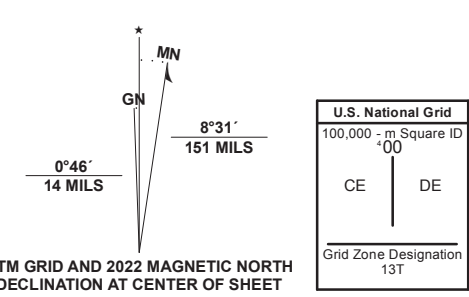

Colorado	
Buffalo Peak	Ranch
Hyannis Peak	Parkview Mountain
Gunlight Pass	Cornal Peak
	Cabin Creek
	Jack Creek Ranch
	Radial Mountain

ADJOINING QUADRANGLES

HIGHWAYS AND ROADS			
Interstate.....	5	Highway.....	1
U.S.	101	Road, Unspecified.....	1
State.....	78	Road, Paved.....	1
County.....	6	Road, Gravel.....	1
	105	Road, Dirt.....	1
National Forest, suitable for passenger cars.....	80	Unimproved.....	1
National Forest, suitable for high clearance vehicles.....	8	Road, Closed.....	1
National Forest Trail.....	384	Trail.....	1
		Game Barrier.....	1
		Check with local Forest Service unit for current travel conditions and restrictions	

This product generated and downloaded on 2/14/2023